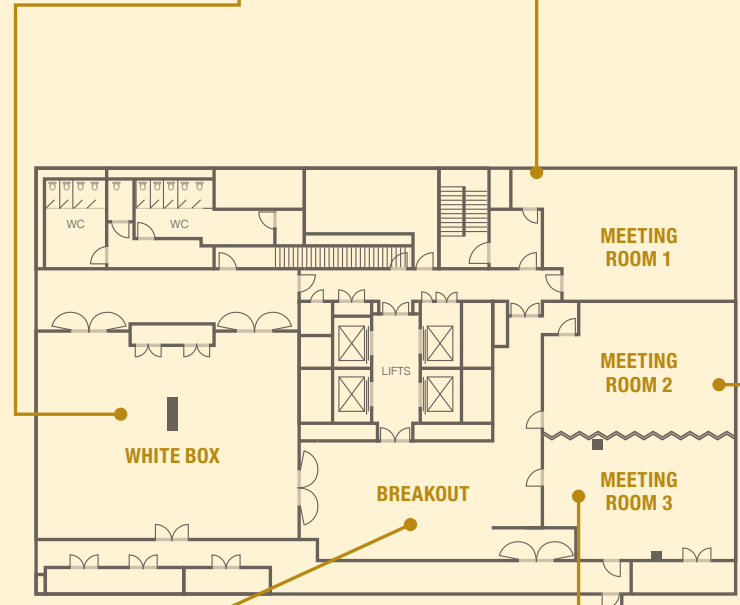

*Immersive, art-led experiences can be integrated into any event to inspire*

*Spaces that inspire.  
Technology that delivers.*

	THEATRE	CLASSROOM	U-SHAPE	HOLLOW SQ	BOARDROOM	CABARET	BANQUET	COCKTAILS	STANDING
MEETING ROOM 1	80	24	24	30	24	40	48	90	90
MEETING ROOM 2	90	24	24	30	24	40	48	100	100
MEETING ROOM 3	90	24	24	30	24	40	48	100	100
MEETING ROOM 2&3	160	48	38	44	36	80	120	200	200
WHITE BOX	200	60	24+24	30+30	38+w38*	108	160	250	250
MEZZANINE	30	n/a	n/a	n/a	16	n/a	n/a	60	60
TERRACE	n/a	n/a	n/a	n/a	24	n/a	n/a	40	40
PRIVATE DINING ROOM	40	12	18	24	28	27	32	50	50

\*86 is possible (38+24+24)

**116m<sup>2</sup>**  
TERRACE

**114.3m<sup>2</sup>**  
MEZZANINE

**48.94m<sup>2</sup>**  
ART YARD PRIVATE  
DINING ROOM

**169m<sup>2</sup>**  
WHITE BOX

**48m<sup>2</sup>**  
MEETING ROOM 1

**80m<sup>2</sup>**  
MEETING ROOM 2

**52m<sup>2</sup>**  
BREAKOUT  
SPACE

**66m<sup>2</sup>**  
MEETING ROOM 3

**146m<sup>2</sup>**  
MEETING ROOM 2&3 COMBINED

DA GALLERY

CONTEMPORARY COLLECTIVE

Amy Judd - Bankside Artist-in-Residence - 2026