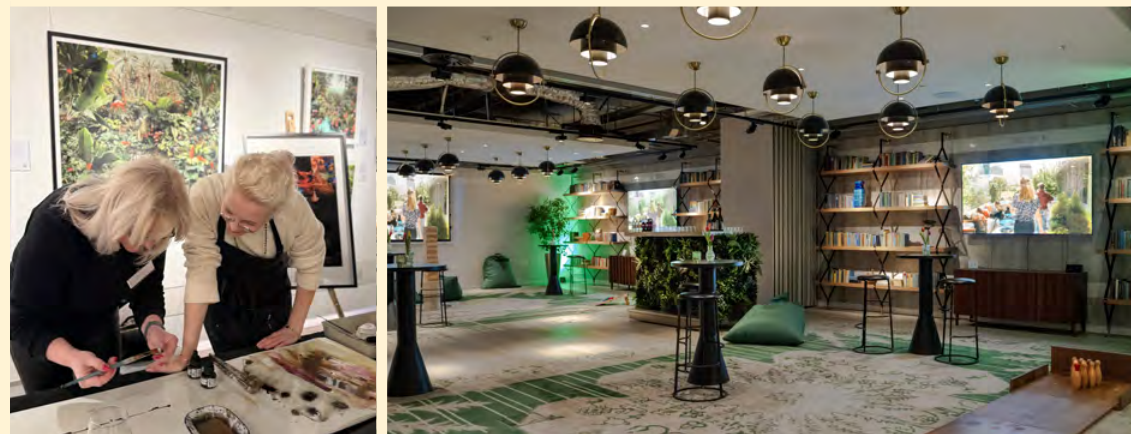

Immersive, art-led experiences can be integrated into any event to inspire