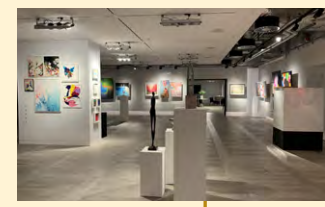

169m²
WHITE BOX