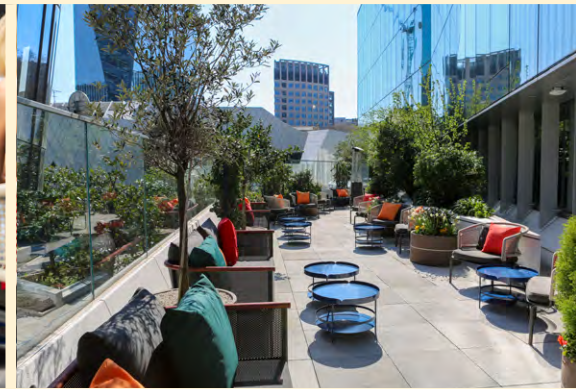

Host under open skies or inside the gallery-style White Box, either way, expect energy, colour, and a summer experience your guests won't forget.

# Alfresco by design, with a creative backup

Our private outdoor terrace is the heart of summer at Bankside. Perfect for drinks receptions, informal gatherings and alfresco dining, it brings together sunlight, city energy and a relaxed, social atmosphere.

And because this is London, flexibility is built in. The adjoining Mezzanine lounge, filled with natural daylight and creative design, is included with your terrace booking, ensuring your event continues seamlessly, whatever the weather.

# *Summer, reimagined for connection and creativity*

At Bankside, spaces connect effortlessly. From open-air moments to light-filled interiors, from the gallery-inspired White Box to our art-led meeting rooms, environments flow from focused meetings and working lunches to dinners, receptions and full-scale celebrations.