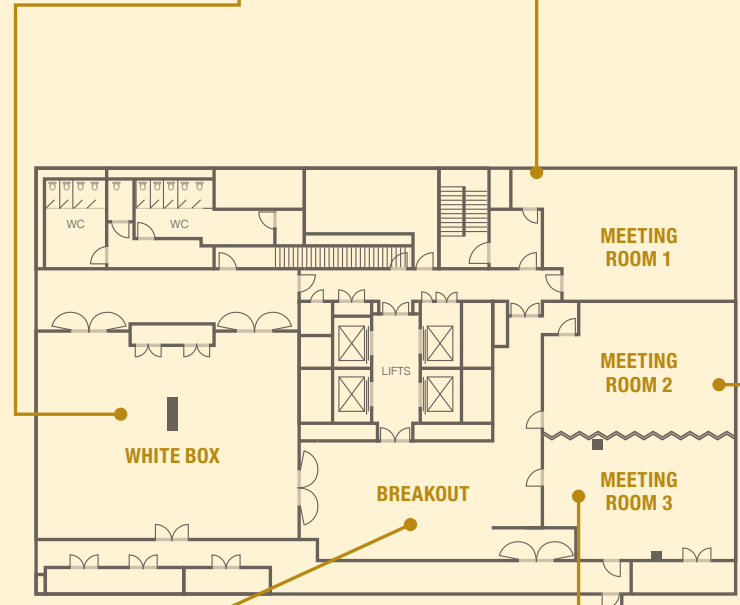

Immersive, art-led experiences can be integrated into any event to inspire

Spaces that inspire.
Technology that delivers.

	THEATRE	CLASSROOM	U-SHAPE	HOLLOW SQ	BOARDROOM	CABARET	BANQUET	COCKTAILS	STANDING
MEETING ROOM 1	80	24	24	30	24	40	48	90	90
MEETING ROOM 2	90	24	24	30	24	40	48	100	100
MEETING ROOM 3	90	24	24	30	24	40	48	100	100
MEETING ROOM 2&3	160	48	38	44	36	80	120	200	200
WHITE BOX	200	60	24+24	30+30	38+w38*	108	160	250	250
MEZZANINE	30	n/a	n/a	n/a	16	n/a	n/a	60	60
TERRACE	n/a	n/a	n/a	n/a	24	n/a	n/a	40	40
PRIVATE DINING ROOM	40	12	18	24	28	27	32	50	50

*86 is possible (38+24+24)

116m²
TERRACE

114.3m²
MEZZANINE

48.94m²
ART YARD PRIVATE
DINING ROOM

169m²
WHITE BOX

48m²
MEETING
ROOM 1

80m²
MEETING
ROOM 2

52m²
BREAKOUT
SPACE

66m²
MEETING
ROOM 3

146m²
MEETING ROOM
2&3 COMBINED

DA GALLERY

CONTEMPORARY COLLECTIVE

Amy Judd - Bankside Artist-in-Residence - 2026

To discuss your Summer party please contact us at
groups.events@banksidehotel.com or call + 44 (0)203 943 2220